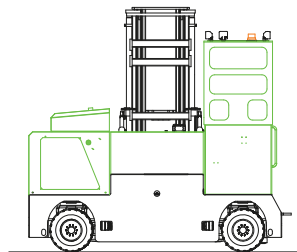

COMBiLiFT

LIFTING INNOVATION

C10,000 GT

The multi-directional forklift designed for the safe, space saving and productive handling of long and bulky loads.

COMBi-GT

combilift.com

REF.	DESCRIPTION	C10,000 GT							
1a	Lift Height	248"							
1b	Free Lift Height	104"							
2	Height Mast Closed	157"							
3	Max. Mast Raised	303"							
4	Overall Length	54"	60"	66"	72"	78"	84"	90"	
5	Mast travel	26"	32"	38"	44"	50"	56"	62"	
6	Ground Clearance Under Mast	5"							
7	Ground Clearance to Center of Wheelbase	5"							
8	Height Over Cab (without work lights)	114"							
9	Width Across Platforms	116"							
10	Outside Spread of Fork Arms	131½"							
11	Wheelbase	90½"							
12	Frame Opening	55"							
13	Load Center Distance	12"	15"	18"	21"	24"	24"	24"	
14	Overhang Front	6"							
15	Track	42"	48"	54"	60"	66"	72"	78"	
16	Overhang Back	6"							
17	Length from Face of Fork	30"							
18	Forward Tilt	3°							
19	Backward Tilt	4½°							
20	Platform Height (with front lowered)	16½"							
21	Platform Length	24"	30"	36"	42"	48"	54"	60"	
A	Capacity	10,000 lbs							
B	Unladen Weight	19,000 lbs	19,500 lbs	20,000 lbs	20,500 lbs	21,000 lbs	21,500 lbs	22,000 lbs	
C	Maximum Ground Speed	7½ mph							
D	Gradeability	10%							
E	3 ltr GM LPG	65 HP							
F	Electrics	12 Volt							
G	Fork Section 2" x 6" x	24"	30"	36"	42"	48"	54"	60"	
H	350 / 150 - 280 Front Tire (Solid) x2	OD 14" / Width 6"							
I	16 x 7 - 12 Rear Tire (Super Elastic) x2	OD 23" / Width 10"							
J	Standard Color	Green & Gray							

Distributed by:

Features Include:

- Rubber Mounted Overhead Guard
- Load Sensing Steering
- Tilting Chassis +/- ½" at front
- 4 Wheel Steering
- 2 Wheel Hydrostatic Drive
- Hydraulic Oil Cooler

303 Concord Street,
Greensboro,
North Carolina 27406
Toll free: 1-877 COMBI 56
Tel: 336-378-8884
info@combilift.com