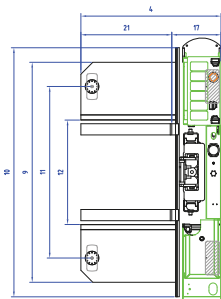

COMBiLiFT

LIFTING INNOVATION

C10,000 GT

The multi-directional forklift designed for the safe, space saving and productive handling of long and bulky loads.

COMBi-GT

combilift.com

REF.	DESCRIPTION	C10,000 GT							
1a	Lift Height	248"							
1b	Free Lift Height	104"							
2	Height Mast Closed	157"							
3	Max. Mast Raised	303"							
4	Overall Length	54"	60"	66"	72"	78"	84"	90"	
5	Mast travel	26"	32"	38"	44"	50"	56"	62"	
6	Ground Clearance Under Mast	5"							
7	Ground Clearance to Center of Wheelbase	5"							
8	Height Over Cab (without work lights)	114"							
9	Width Across Platforms	116"							
10	Outside Spread of Fork Arms	131½"							
11	Wheelbase	90½"							
12	Frame Opening	55"							
13	Load Center Distance	12"	15"	18"	21"	24"	24"	24"	
14	Overhang Front	6"							
15	Track	42"	48"	54"	60"	66"	72"	78"	
16	Overhang Back	6"							
17	Length from Face of Fork	30"							
18	Forward Tilt	3°							
19	Backward Tilt	4½°							
20	Platform Height (with front lowered)	16½"							
21	Platform Length	24"	30"	36"	42"	48"	54"	60"	
A	Capacity	10,000 lbs							
B	Unladen Weight	19,000 lbs	19,500 lbs	20,000 lbs	20,500 lbs	21,000 lbs	21,500 lbs	22,000 lbs	
C	Maximum Ground Speed	7½ mph							
D	Gradeability	10%							
E	3 ltr GM LPG	65 HP							
F	Electrics	12 Volt							
G	Fork Section 2" x 6" x	24"	30"	36"	42"	48"	54"	60"	
H	350 / 150 - 280 Front Tire (Solid) x2	OD 14" / Width 6"							
I	16 x 7 - 12 Rear Tire (Super Elastic) x2	OD 23" / Width 10"							
J	Standard Color	Green & Gray							

Distributed by:

Features Include:

- Rubber Mounted Overhead Guard
- Load Sensing Steering
- Tilting Chassis +/- ½" at front
- 4 Wheel Steering
- 2 Wheel Hydrostatic Drive
- Hydraulic Oil Cooler

303 Concord Street,
Greensboro,
North Carolina 27406
Toll free: 1-877 COMBI 56
Tel: 336-378-8884
info@combilift.com