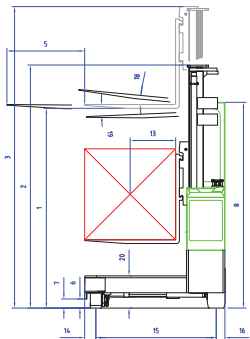

COMBiLiFT

LIFTING INNOVATION

C10,000 GT

The multi-directional forklift designed for the safe, space saving and productive handling of long and bulky loads.

COMBi-GT

combilift.com

REF.	DESCRIPTION	C10,000 GT							
1a	Lift Height	248"							
1b	Free Lift Height	104"							
2	Height Mast Closed	157"							
3	Max. Mast Raised	303"							
4	Overall Length	54"	60"	66"	72"	78"	84"	90"	
5	Mast travel	26"	32"	38"	44"	50"	56"	62"	
6	Ground Clearance Under Mast	5"							
7	Ground Clearance to Center of Wheelbase	5"							
8	Height Over Cab (without work lights)	114"							
9	Width Across Platforms	116"							
10	Outside Spread of Fork Arms	131½"							
11	Wheelbase	90½"							
12	Frame Opening	55"							
13	Load Center Distance	12"	15"	18"	21"	24"	24"	24"	
14	Overhang Front	6"							
15	Track	42"	48"	54"	60"	66"	72"	78"	
16	Overhang Back	6"							
17	Length from Face of Fork	30"							
18	Forward Tilt	3°							
19	Backward Tilt	4½°							
20	Platform Height (with front lowered)	16½"							
21	Platform Length	24"	30"	36"	42"	48"	54"	60"	
A	Capacity	10,000 lbs							
B	Unladen Weight	19,000 lbs	19,500 lbs	20,000 lbs	20,500 lbs	21,000 lbs	21,500 lbs	22,000 lbs	
C	Maximum Ground Speed	7½ mph							
D	Gradeability	10%							
E	3 ltr GM LPG	65 HP							
F	Electrics	12 Volt							
G	Fork Section 2" x 6" x	24"	30"	36"	42"	48"	54"	60"	
H	350 / 150 - 280 Front Tire (Solid) x2	OD 14" / Width 6"							
I	16 x 7 - 12 Rear Tire (Super Elastic) x2	OD 23" / Width 10"							
J	Standard Color	Green & Gray							

Distributed by:

Features Include:

- Rubber Mounted Overhead Guard
- Load Sensing Steering
- Tilting Chassis +/- ½" at front
- 4 Wheel Steering
- 2 Wheel Hydrostatic Drive
- Hydraulic Oil Cooler

303 Concord Street,
Greensboro,
North Carolina 27406
Toll free: 1-877 COMBI 56
Tel: 336-378-8884
info@combilift.com